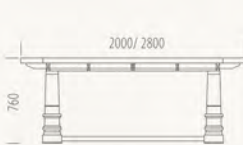

# VINTAGE

Driftwood

Leg Profile

Dining Table/ Extendable

Armchair

Side chair

Sideboard

From our humble beginnings in 1972, Koda has turned into a leading Original Design Manufacturing (ODM) and is one of the largest dining room furniture exporters in South-East Asia.