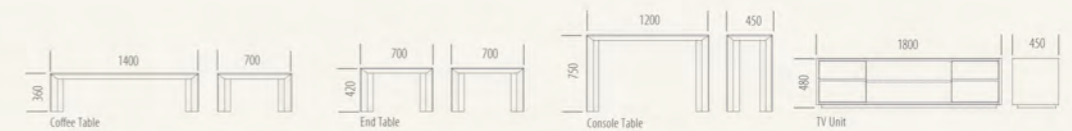

# APOLLO

Natural Walnut

Table Profile

Dining Table / Extendable

Sideboard

Writing Desk

Media Cabinet

ent try and b  
rk is just begin  
your heart an  
fe...your heart  
sible mailbox out  
ients